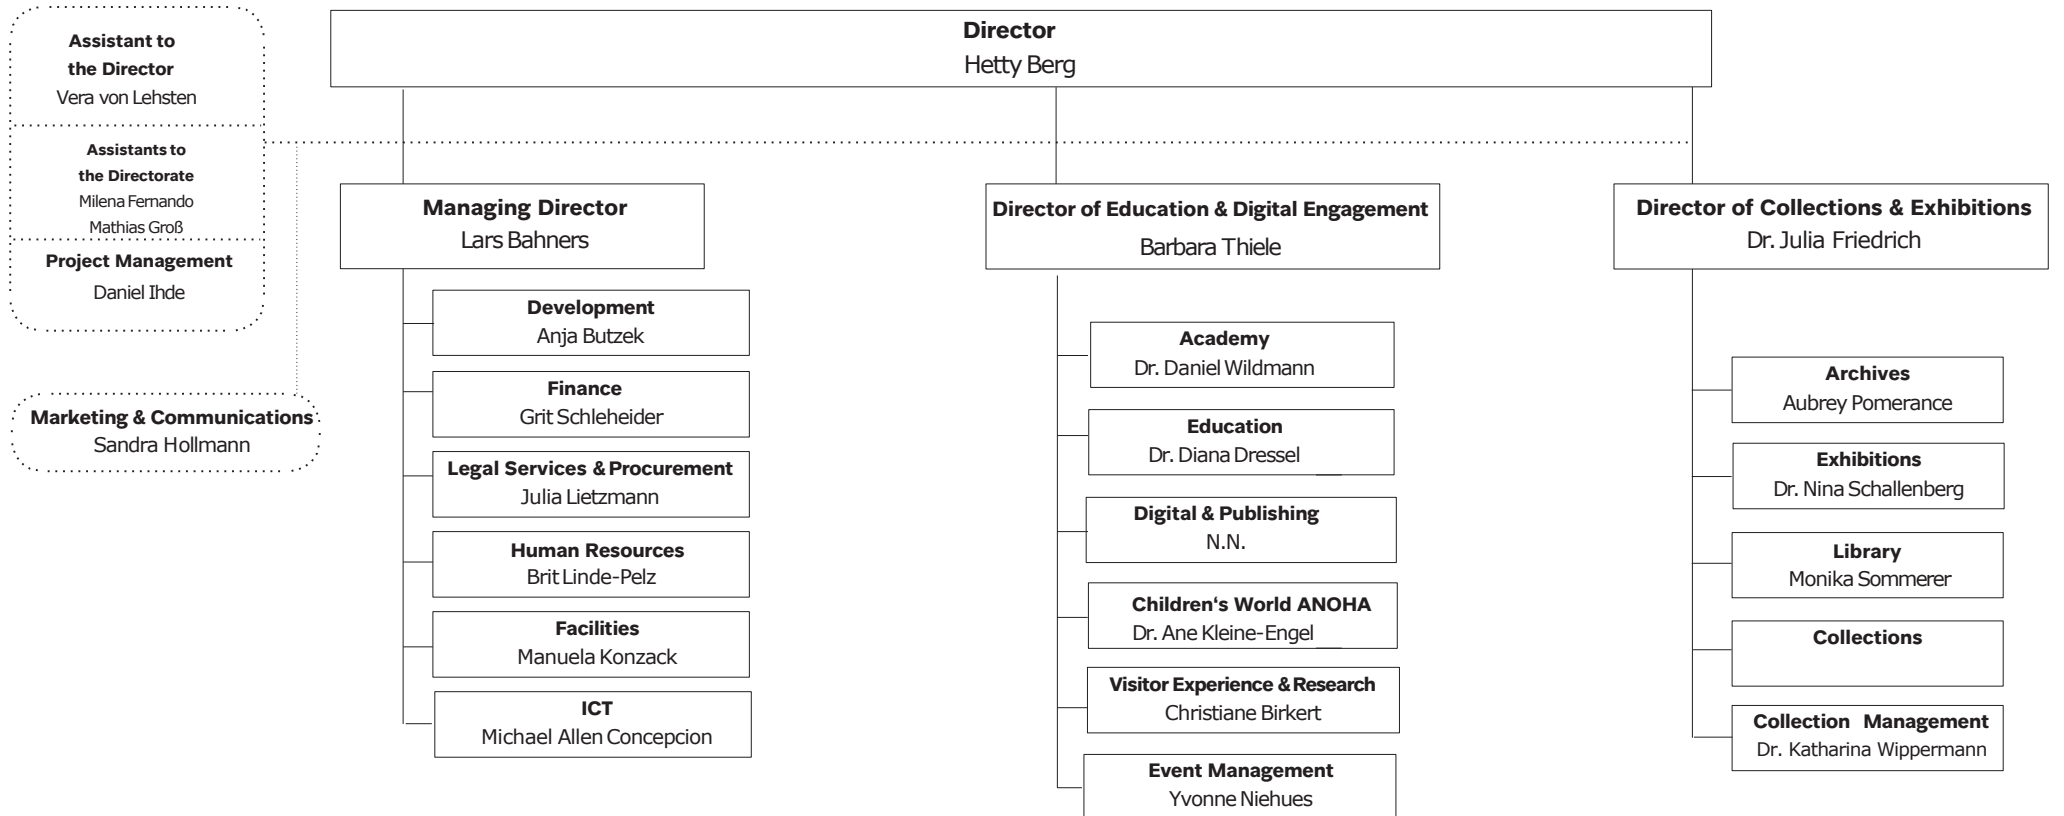

JÜDISCHES MUSEUM BERLIN

Commissariaries

Anti-Corruption Officer Daniel Ihde	Equal Opportunity Officer Marie Naumann
Fire Protection Officer Guido Böttcher	Security Officer Guido Böttcher
Data Protection Officer dacuro GmbH	Radiation Protection Officer Christian Michaelis